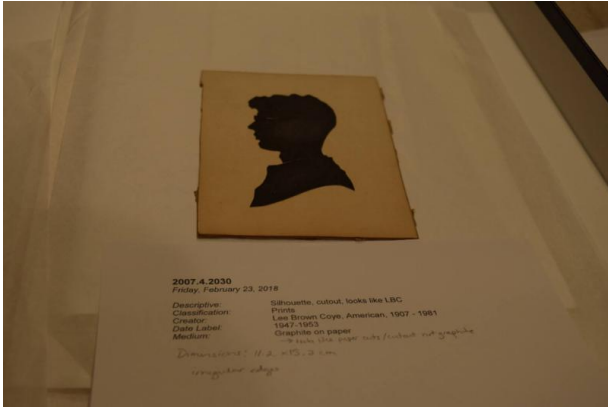

## Silhouette, cutout, looks like LBC

**Date**  
1947-1953

**Artist/Maker**  
Lee Brown Coye

**Medium**  
Print

**Dimensions**  
Sheet/Image: 4 7/16 x 6 in (11.2 x 15.2 cm)

**Object number**  
2007.4.2030