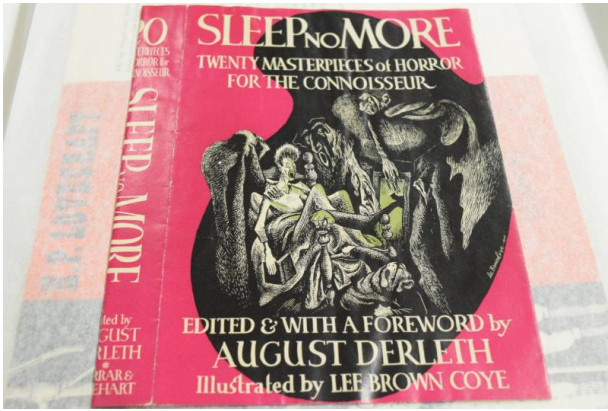

Basic Detail Report

for "Sleep no More", figure of man (LBC?)

Date

1947-1953

Artist/Maker

Lee Brown Coye

Medium

Print Book Jacket

Description

Work of LBC

Dimensions

Sheet/Image: 6 3/4 x 8 1/2 in (17.1 x 21.6 cm)

Object number

2007.4.1924