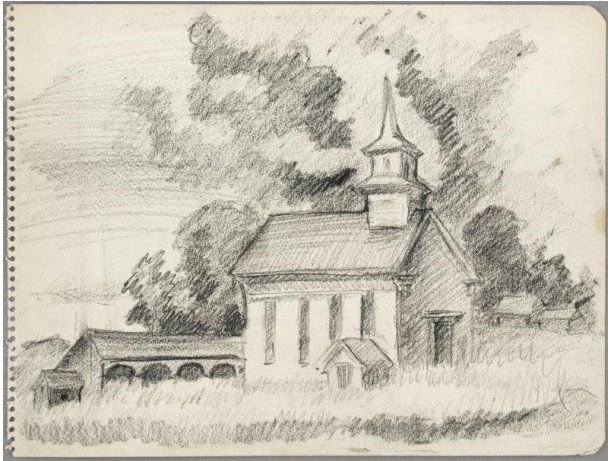

## Church with outbuildings

**Date**

1947-1953

**Artist/Maker**

Lee Brown Coye

**Medium**

Graphite on paper

**Description**

Church with outbuildings

**Dimensions**

Sheet/Image: 8 7/8 x 11 7/8 in (22.5 x 30.2 cm)

**Object number**

2007.4.767