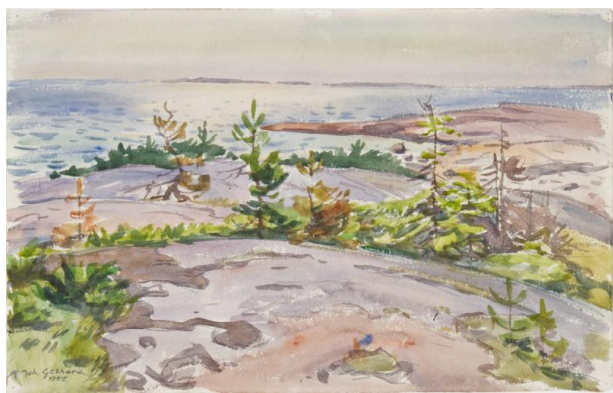

## By the Sea

**Date**

1955

**Artist/Maker**

Johannes Gebhard

**Medium**

Watercolor on paper

**Dimensions**

11 3/4 x 19 1/2 in (29.8 x 49.5 cm)

**Object number**

1966.1.932