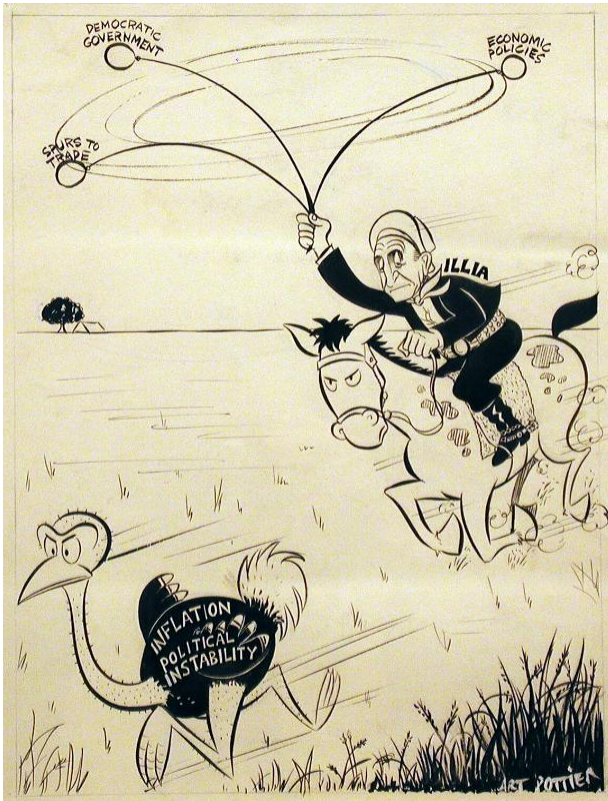

## Gaucho with a Mission

**Date**  
1961

**Artist/Maker**  
Art Pottier

**Medium**  
India ink

**Dimensions**  
Sheet: 16 5/8 x 13 1/2 in (42.2 x 34.3 cm)

**Object number**  
2001.5.69