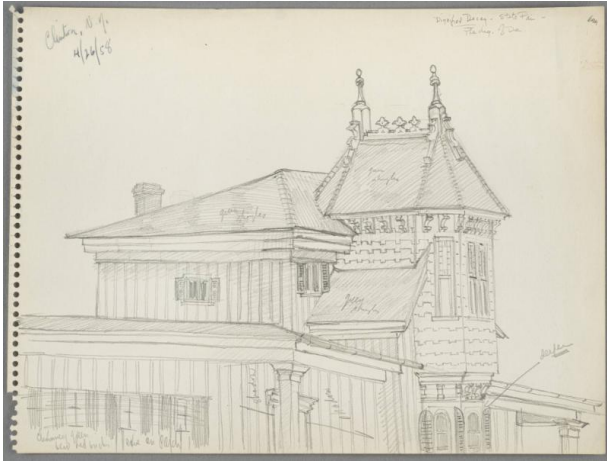

## Upper part of building

**Date**

1947-1953

**Artist/Maker**

Lee Brown Coye

**Medium**

Graphite on paper

**Description**

Upper part of building

**Dimensions**

Sheet/Image: 9 x 12 in (22.9 x 30.5 cm)

**Object number**

2007.4.1375