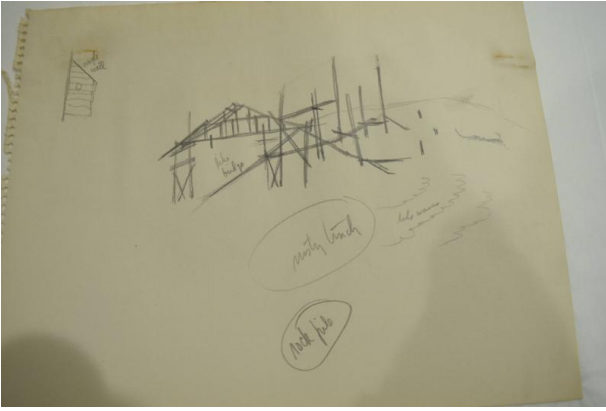

Basic Detail Report

Dilapidated building with notes

Date

1947-1953

Artist/Maker

Lee Brown Coye

Medium

Graphite on paper

Description

Dilapidated building with notes

Dimensions

Sheet/Image: 9 x 12 in (22.9 x 30.5 cm)

Object number

2007.4.1368