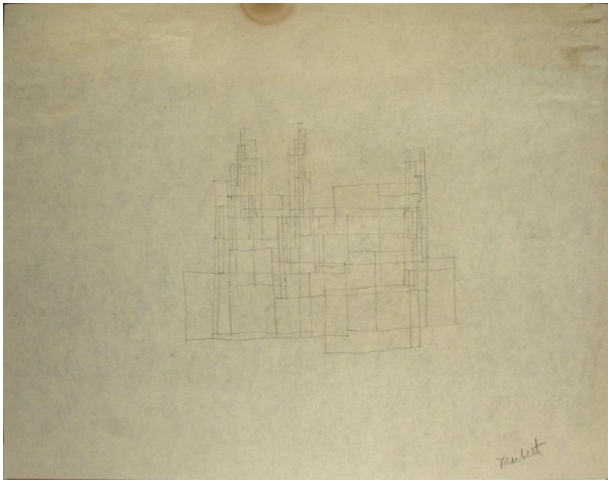

Basic Detail Report

Rectangular drawing

Date

1947-1953

Artist/Maker

Lee Brown Coye

Medium

Graphite on paper

Description

Rectangular drawing, lower left corner: "Macbeth"

Dimensions

Sheet/Image: 8 1/2 x 10 7/8 in (21.6 x 27.6 cm)

Object number

2007.4.935