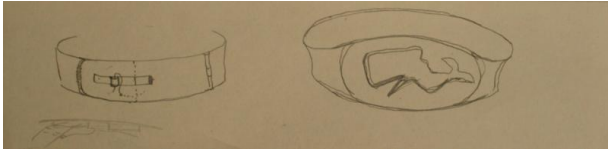

Basic Detail Report

Whale Ring with Clasp

Artist/Maker

Lee Brown Coye

Medium

Graphite

Dimensions

Sheet: 2 3/8 x 9 7/16 in (6 x 24 cm)