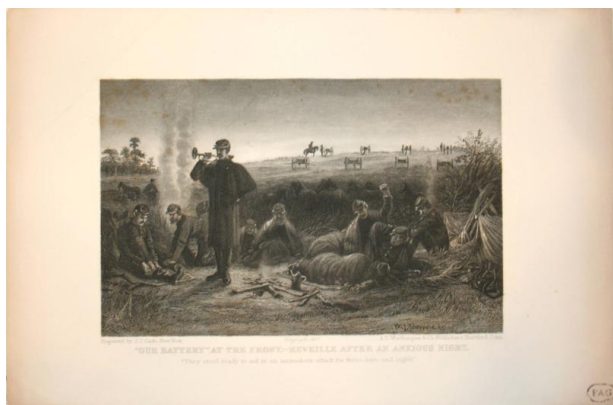

Basic Detail Report

Sheet: 6 x 9 1/8 in (15.2 x 23.2 cm)

Object number

1981.4.86

"Our Battery" at the Front - Reveille after an Anxious Night

Date

1887

Artist/Maker

W. L. Sheppard

Medium

Engraving

Dimensions