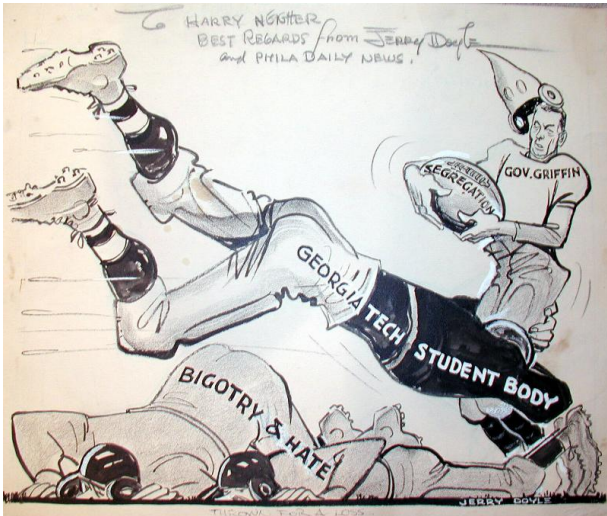

Basic Detail Report

Georgia Tech / Governor Griffin's Bigotry

Date
1963

Artist/Maker
Jerry Doyle

Medium
Marker (Ink)

Dimensions
Sheet: 10 1/2 x 12 3/4 in (26.7 x 32.4 cm)

Object number
2001.5.35