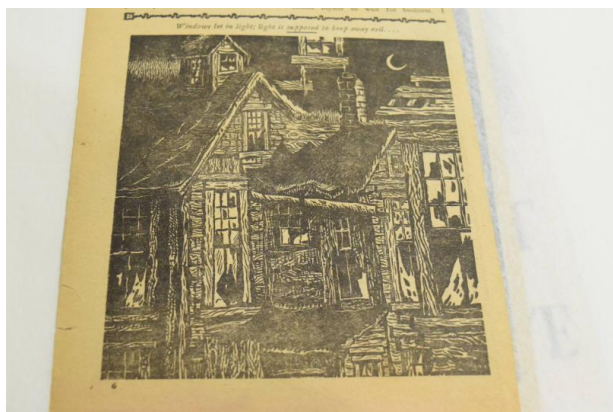

Basic Detail Report

Broken-windowed house, crescent moon

Date

1947-1953

Artist/Maker

Lee Brown Coye

Medium

Print on newsprint

Dimensions

Sheet/Image: 6 1/4 x 9 3/4 in (15.9 x 24.8 cm)

Object number

2007.4.1972