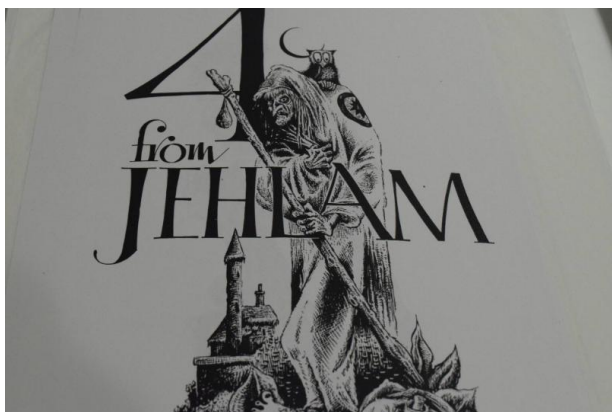

Basic Detail Report

Ghoul with staff and owl on shoulder

Date

1947-1953

Artist/Maker

Lee Brown Coye

Medium

Print

Description

Printing over the image "4 from Jehlam"

Dimensions

Sheet/Image: 11 x 8 1/2 in (27.9 x 21.6 cm)

Object number

2007.4.1832