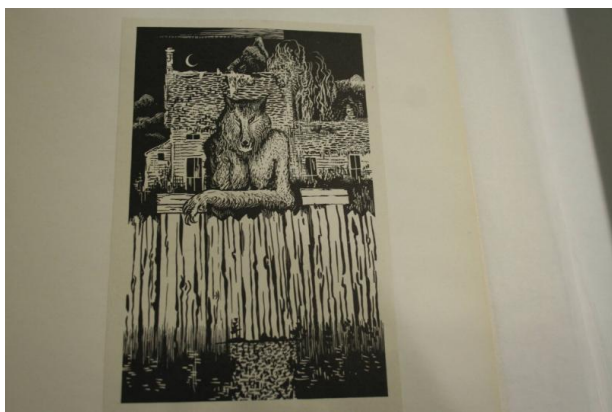

## Wolf on fence

**Date**

1947-1953

**Artist/Maker**

Lee Brown Coye

**Medium**

Print on newsprint

**Dimensions**

Sheet: 11 × 8 1/2 in (27.9 × 21.6 cm) Image: 6 15/16 × 4 1/2 in (17.6 × 11.4 cm)

**Object number**

2007.4.1781