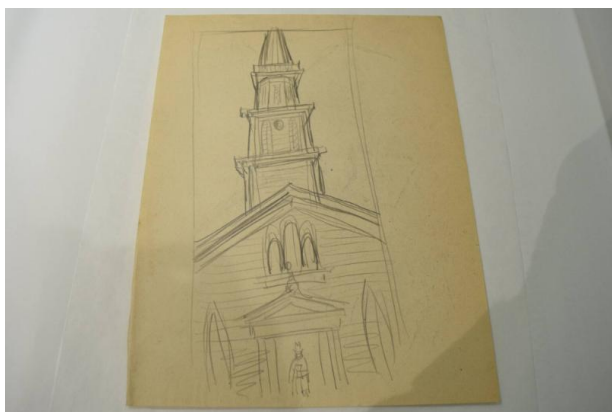

Basic Detail Report

Steeple with male figure in doorway

Date

1947-1953

Artist/Maker

Lee Brown Coye

Medium

Graphite on paper

Description

Steeple with male figure in doorway

Dimensions

Sheet/Image: 11 x 8 1/2 in (27.9 x 21.6 cm)

Object number

2007.4.1347