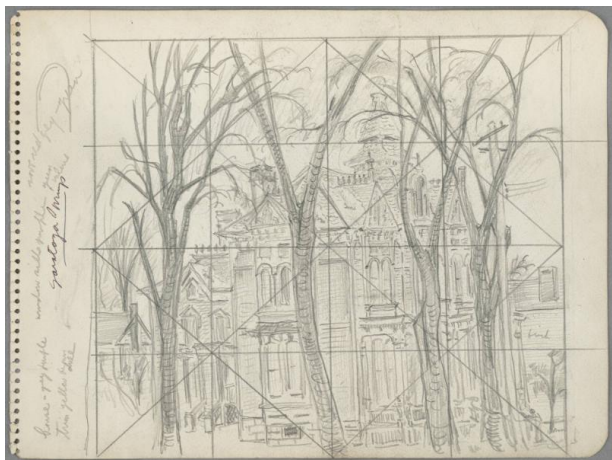

Basic Detail Report

Victorian house with trees and transfer lines

Date
1947-1953

Artist/Maker
Lee Brown Coye

Medium
Graphite on paper

Description
Victorian house with trees and transfer lines

Dimensions

Overall: 8 7/8 x 11 7/8 in (22.5 x 30.2 cm) Image: 8 1/4 x 9 1/4 in (21 x 23.5 cm)