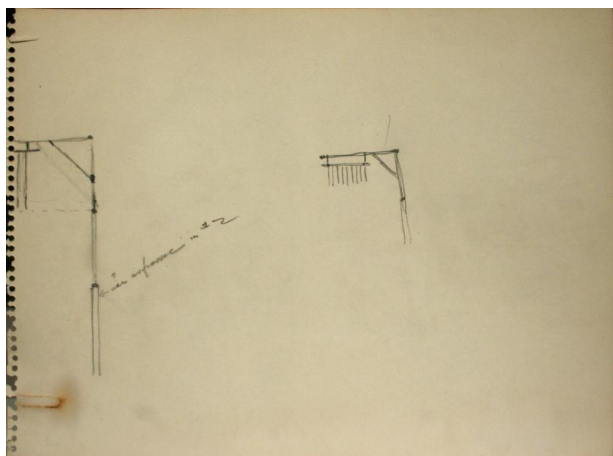

Basic Detail Report

Two railroad overhead electric device

Date

1947-1953

Artist/Maker

Lee Brown Coye

Medium

Graphite on paper

Description

Two railroad overhead electric device

Dimensions

Sheet/Image: 9 x 12 in (22.9 x 30.5 cm)

Object number

2007.4.1296