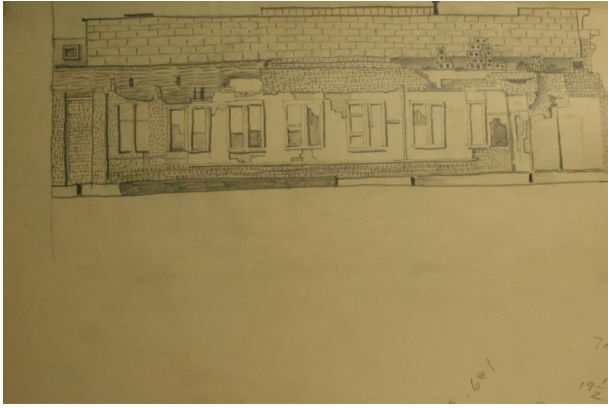

## Building under construction

**Date**

1947-1953

**Artist/Maker**

Lee Brown Coye

**Medium**

Graphite on paper

**Description**

Building under construction with some numbers in rlc

**Dimensions**

Sheet/Image: 8 1/2 x 11 in (21.6 x 27.9 cm)

**Object number**

2007.4.595