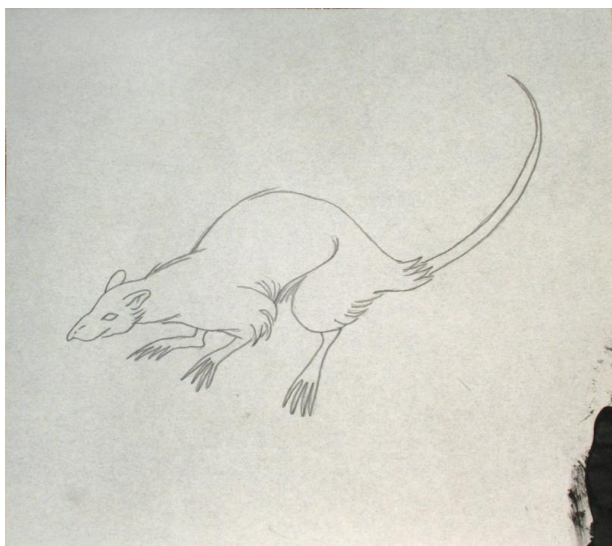

Basic Detail Report

2007.4.496

Rat with a long curved tail and sharp, long nose

Date
1947-1953

Artist/Maker
Lee Brown Coye

Medium
Graphite on paper

Description
Rat with a long curved tail and sharp, long nose

Dimensions
Sheet/Image: 7 5/8 x 8 1/2 in (19.4 x 21.6 cm)

Object number