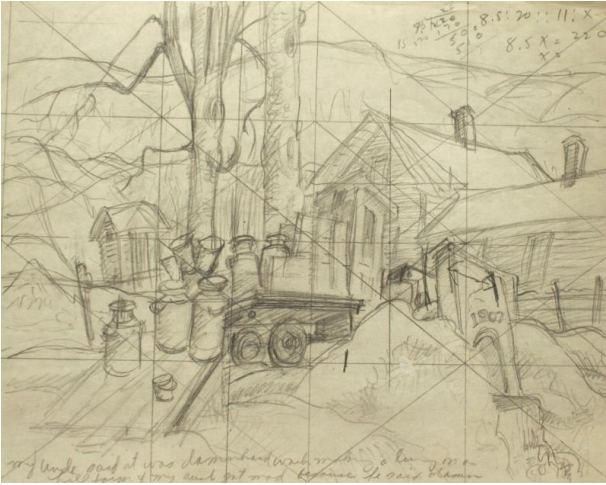

Basic Detail Report

Drawing of a house

Date

1947-1953

Artist/Maker

Lee Brown Coye

Medium

Graphite

Dimensions

Sheet: 8 1/2 x 11 in (21.6 x 27.9 cm)

Object number

2006.9.76