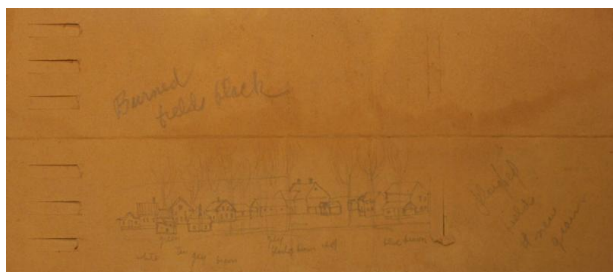

Basic Detail Report

Graphite

Dimensions

Sheet: 4 1/4 x 9 15/16 in (10.8 x 25.2 cm)

Object number

2006.9.70

Drawing of a house

Date