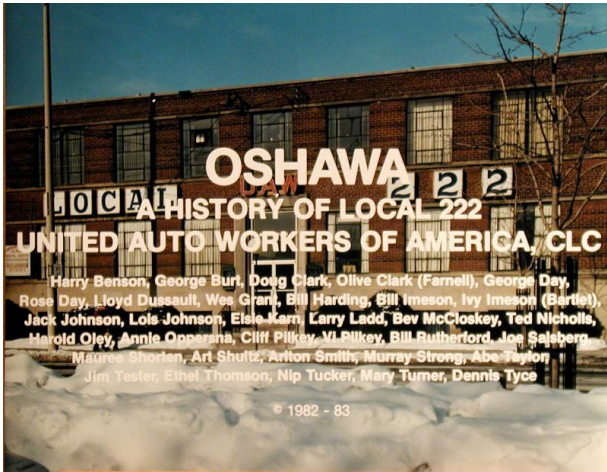

Basic Detail Report

Oshawa 1/56

Date

1982-1983

Artist/Maker

Karl Beveridge

Medium

Color photograph 11/15